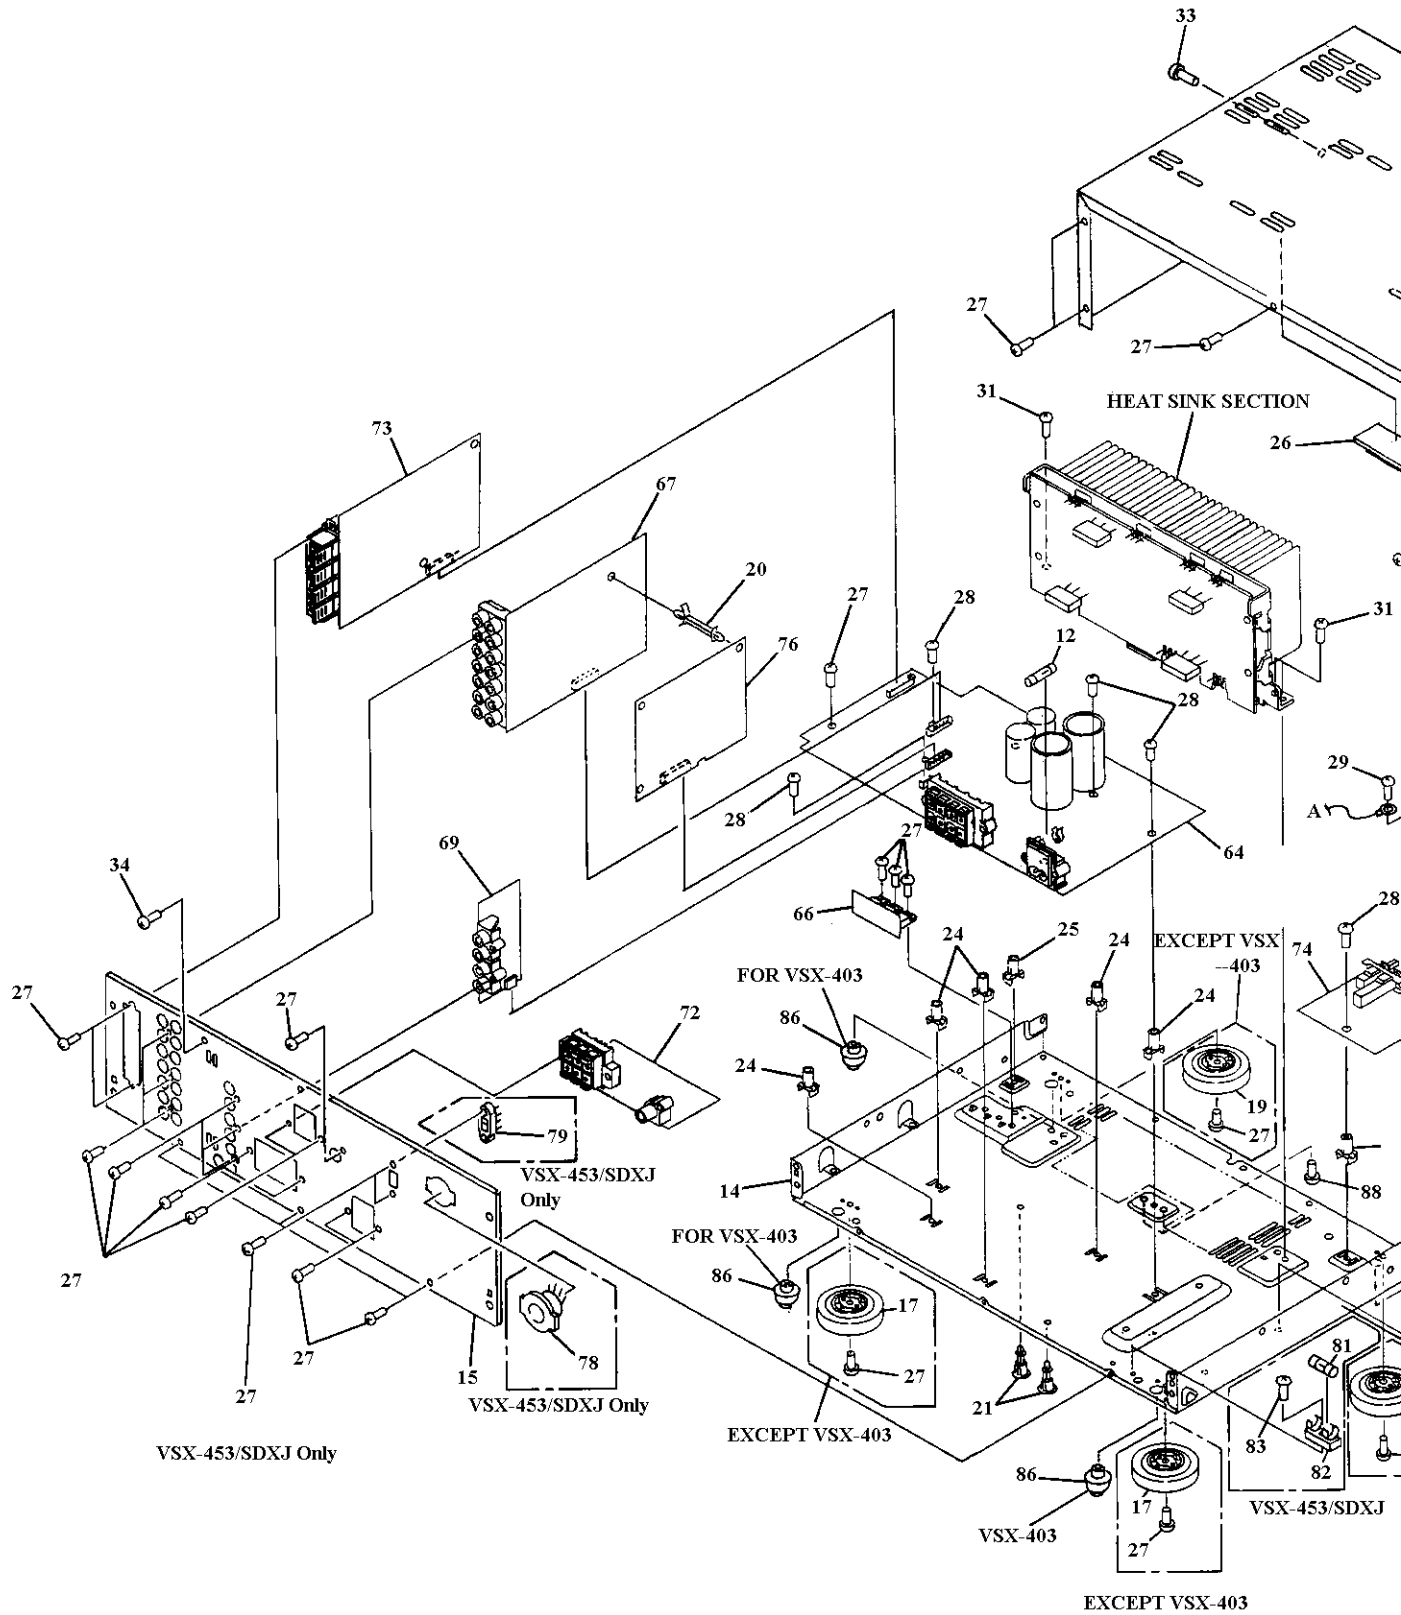

**MODEL STAV-3280 DIGITAL
SYNTHESIZED AUDIO/VIDEO
SURROUND RECEIVER
SHEET # 1 (310-3029)
FAXBACK DOC # 10809**

**MODEL STAV-3280 DIGITAL
SYNTHESIZED AUDIO/VIDEO
SURROUND RECEIVER
SHEET # 2 (310-3029)
FAXBACK DOC # 10809**