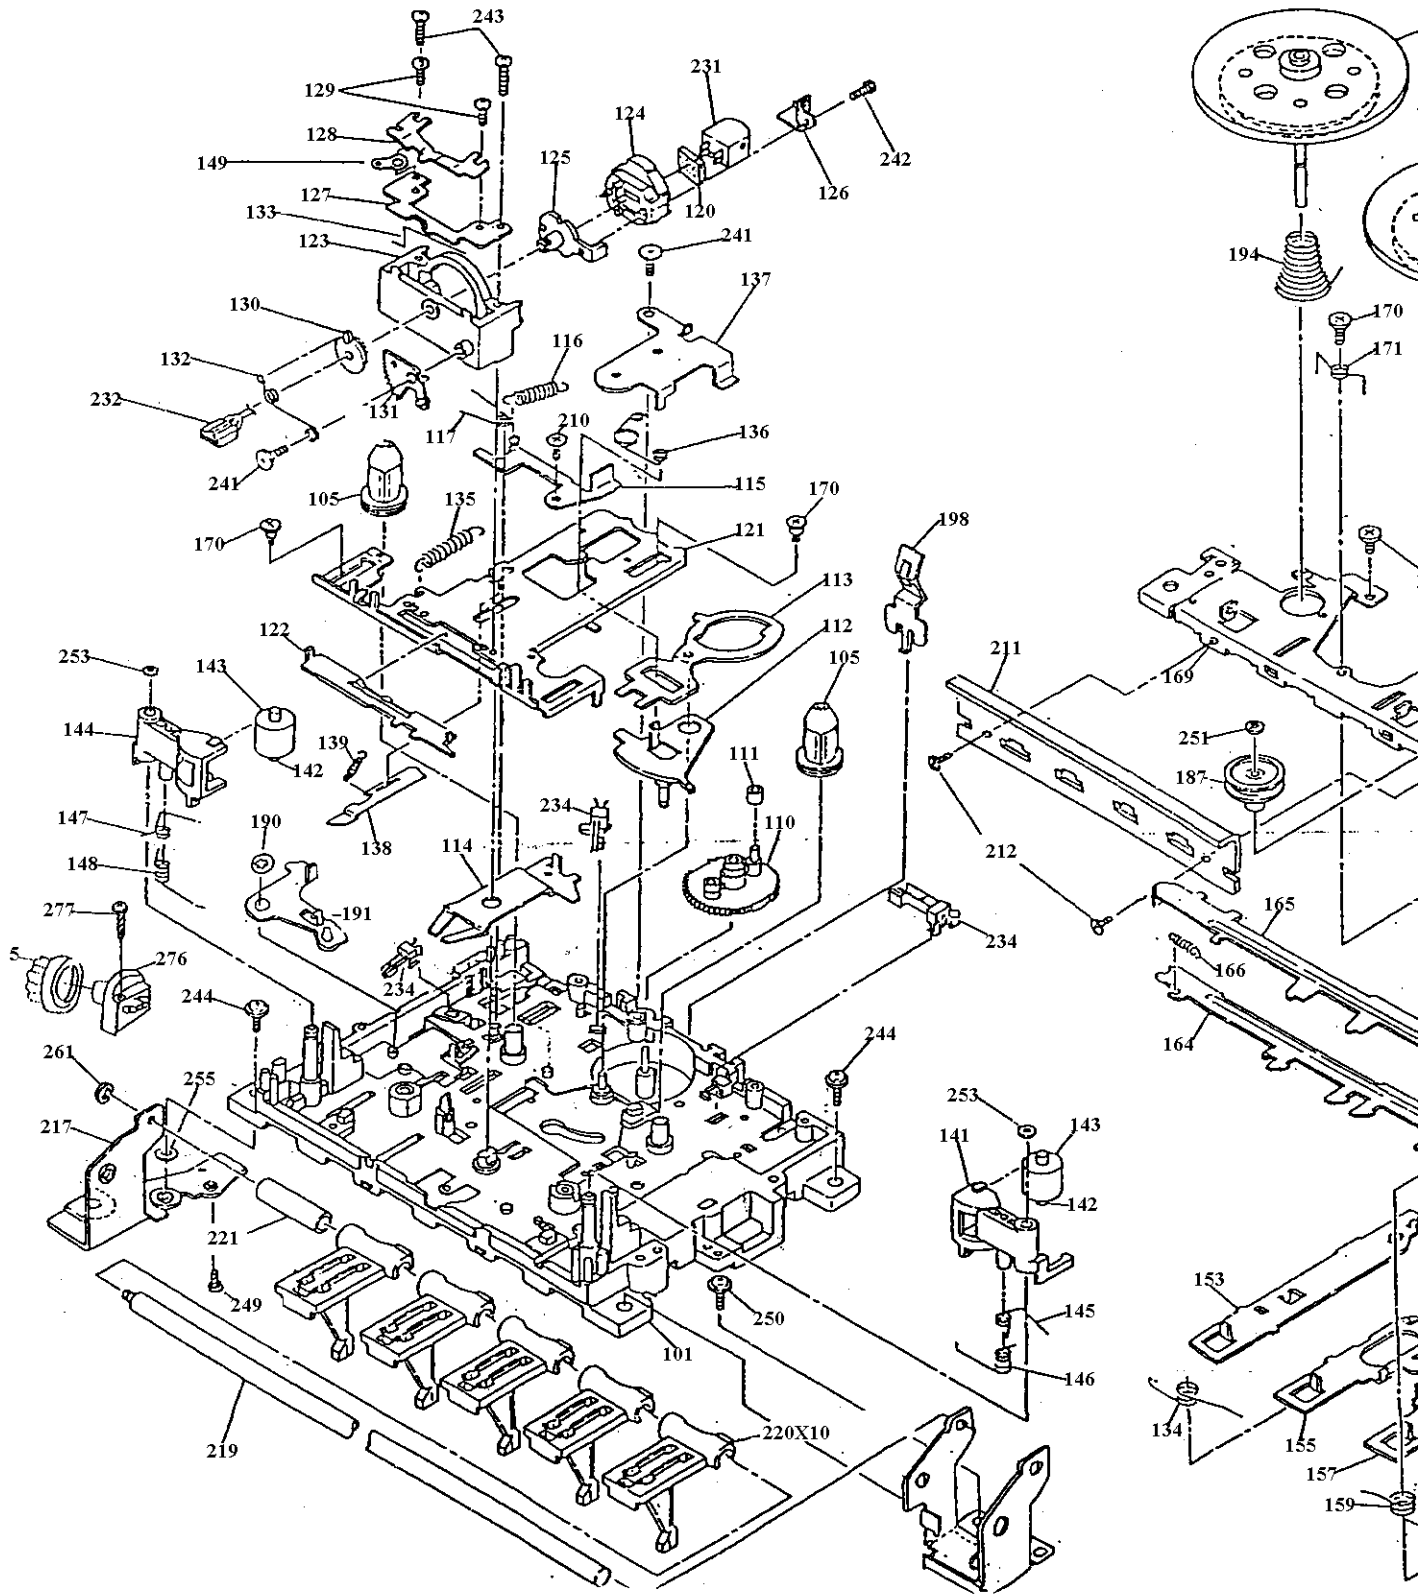

SCT-7500 DOUBLE DECK
CASSETTE PLAYER
MECHANISM II SHEET # 1
(140-0668)
FAXBACK DOC # 10650

**SCT-7500 DOUBLE DECK
CASSETTE PLAYER
MECHANISM II SHEET # 2
(140-0668)
FAXBACK DOC # 10650**