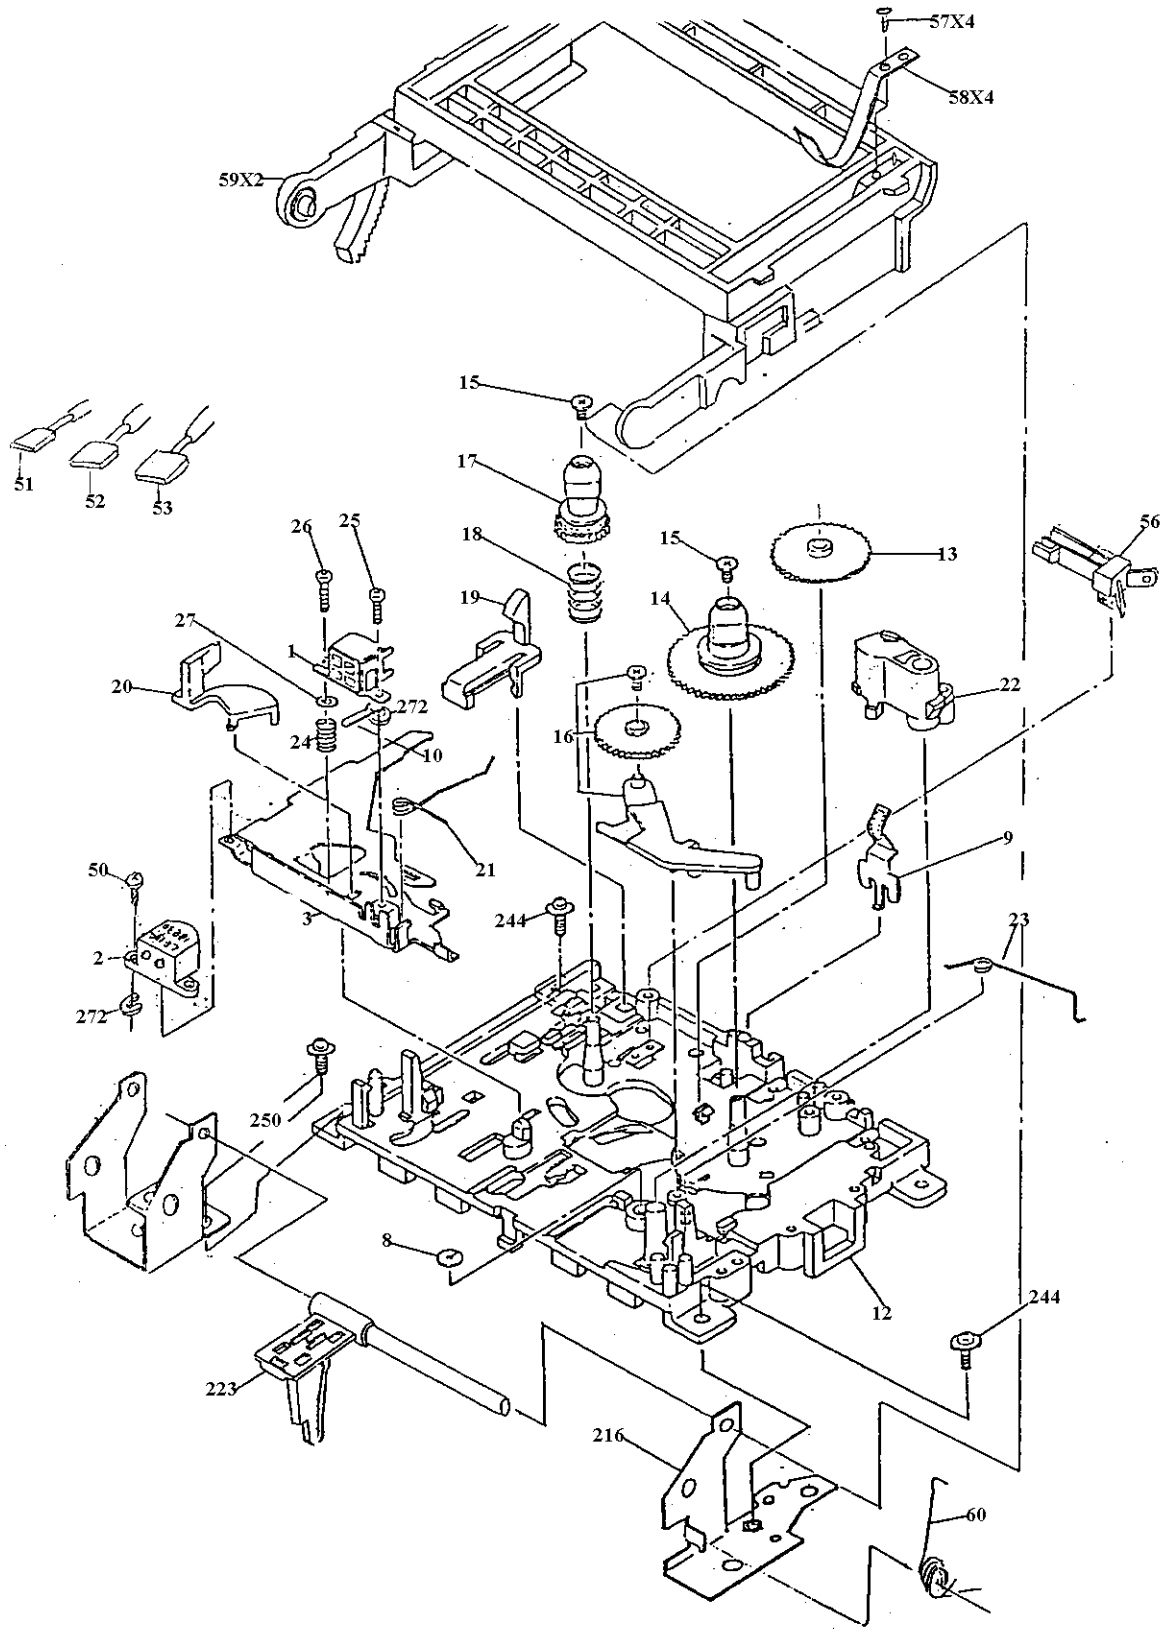

SCT-7500 DOUBLE DECK  
CASSETTE PLAYER  
MECHANISM I SHEET # 1  
(140-0668)  
FAXBACK DOC # 10649

SCT-7500 DOUBLE DECK  
CASSETTE PLAYER  
MECHANISM SHEET # 2  
(140-0668)  
FAXBACK DOC # 10649