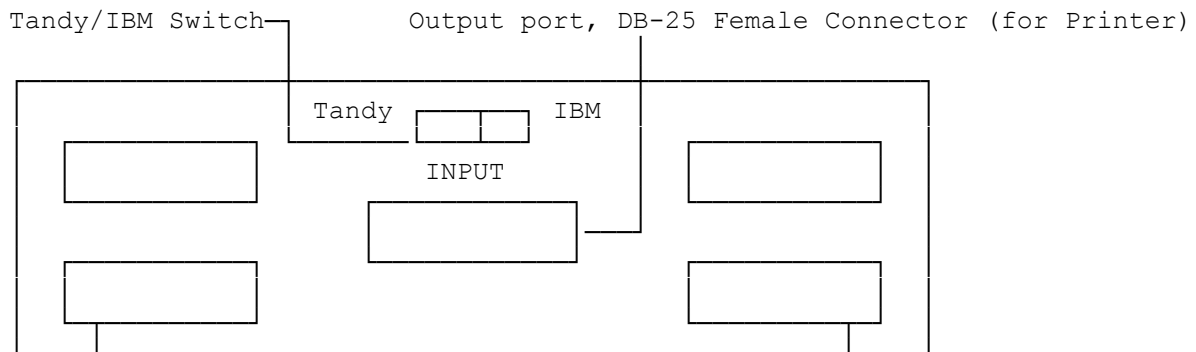

Front View

A/B/C/D Selector Switch

Back View

A/B/C/D Input Ports, 36-Pin Female Centronics Connectors (for Computers)

(css 08/05/93)

□