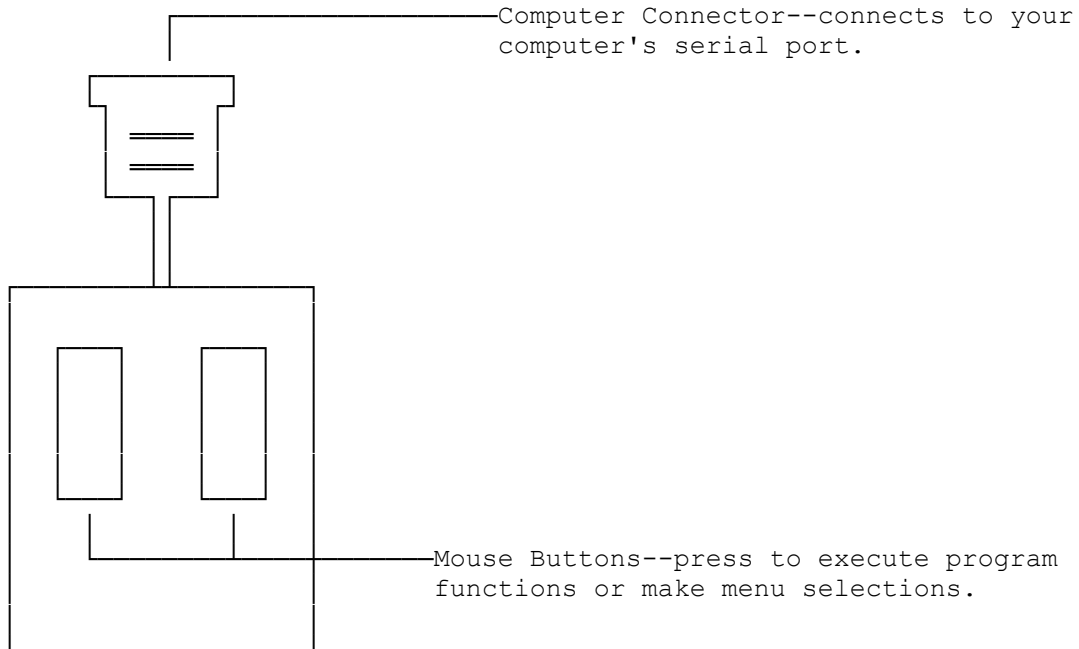

This serial mouse is an excellent device for moving and positioning a pointer on the screen--it greatly simplifies and speeds up the use of many software programs. It is especially useful when creating graphics and for graphics-oriented programs. Great for games too.

A QUICK LOOK AT THE SERIAL MOUSE

(css 07/30/93)

□