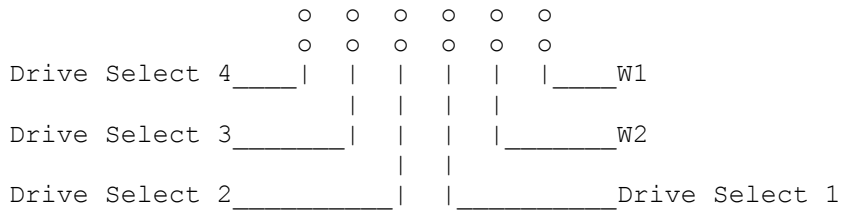

DRIVE SELECT / TERMINATION INFORMATION

Micropolis 1325

Drive Select:

(smm 08/26/93)