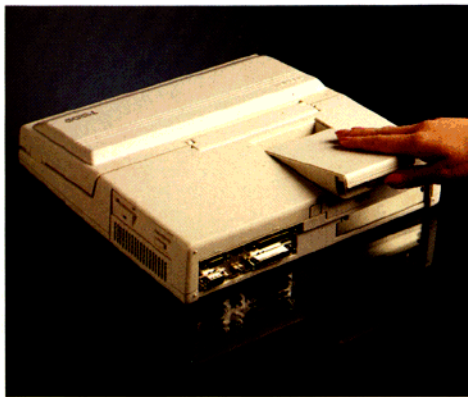

THE TOSHIBA DIFFERENCE.

There are actually two T1200s. The T1200HB comes with a 20 MB hard disk and a 3.5" 720 KB diskette drive. A dual diskette drive version, the T1200FB, is also available for users demanding less storage and even less weight. Both offer handsome Toshiba styling and comforts other portables don't. Like Toshiba AutoResume™ for a fast start. LIM-EMS expanded memory. Toshiba Hard RAM, an ultra-fast hard disk in battery-backed RAM that does not disappear when you turn the machine off. A high-contrast backlit display with 640x200 bit-mapped graphics. And removable, rechargeable batteries offering up to three hours battery life. With all these extras, you can be sure that there is no better computer in its class. And Toshiba stands behind the T1200 with Toshiba service. Quick. Professional. Worldwide.

So ask your nearest Toshiba dealer for hands-on demonstration today. And go places with the T1200.

Specifications

Processor

Intel 80C86 CPU 9.54 or 4.77 MHz clock speed, switchable

Memory

Standard 1 MB (1024 KB) RAM, maximum 2 MB RAM
RAM above 640 KB can be used as a fast, battery-backed RAM disk drive (Toshiba Hard RAM) and/or expanded memory (LIM-EMS)

Hard Disk

20 MB formatted capacity (T1200HB)
Can be turned off to save power

Diskette Drives

One 3.5" 720 KB diskette drive (T1200HB)
Two 3.5" 720 KB diskette drives (T1200FB)

Display

Backlit Supertwist display, up to 640 x 200 dot resolution
80 characters x 25 lines, swivel-mounted up to 180 degrees

Graphics Adapter

CGA compatible

Expansion Slots

Toshiba 8-bit slot

Interfaces

RS-232C serial port, Centronics parallel port, RGB colour monitor port, composite video port, numeric keypad port

Keyboard

Sculptured full-size 82 key keyboard, integrated numeric keypad, dedicated cursor keys

Operating System

MS-DOS 3.3

Clock/Calendar

Backed-up by lithium battery

Size

309x305x73 mm (W*D*H) (12.1"x12.0"x2.9")

Weight

T1200FB: 4.8 kg (10.6 lb) T1200HB: 5.2 kg (11.5 lb)

Power Supply

Rechargeable, removable NiCd battery, runs up to 3 hours on one charge
Autosensing 100-240 VAC adapter/charger for worldwide usage

Options

Memory Expansion

A 1 MB expansion card is available to increase RAM to 2 MB internally. Added memory can be used as an ultra-fast Hard RAM disk and/or as expanded memory (LIM-EMS).

5.25" 360 KB Diskette Drive

An external 5.25" diskette drive with a capacity of 360 KB is available to allow data exchange with personal computers not yet supporting 3.5" media.

Internal Toshiba Expansion

Hayes-compatible modem where approved E/LAN - Ethernet-compatible LAN card

External Expansion Units

External expansion units are available with slots for up to five Industry-Standard option cards. These include, for instance, network adapters, host communication, modems, additional hard disk drives, memory expansion, and graphics adapters. This multitude of expansion possibilities makes the T1200 a secure investment for future developments.

Quick Multi-Battery Charger

An optional multi-battery charger handles three battery packs and recharges in just 1.5 hours. Since the T1200's batteries are rechargeable and removable, it is possible to carry spare batteries for a practically unlimited supply of power on the road

External Numeric Keypad

You can add an external numeric keypad to your T1200 for number-intensive data entry. A port on the side of the machine permits easy connection.

LapLink

For quick diskless data transfer between Toshiba portables and other Industry-Standard computers.

Design and specifications are subject to change without notice.

TOSHIBA

Dealer Stamp: