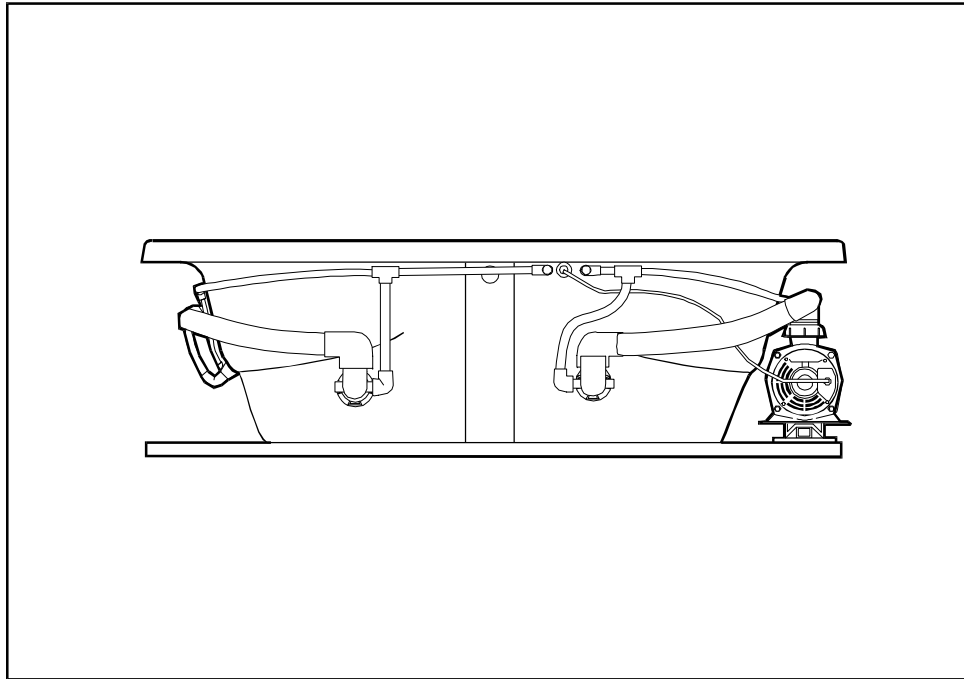

The MITO™ 5/MITO™ 6

PARTS CATALOG

MODEL #H519000
MODEL #H520000
MODEL #H522000
MODEL #H523000
ISSUE DATE: 10/96
CATALOG #K243000