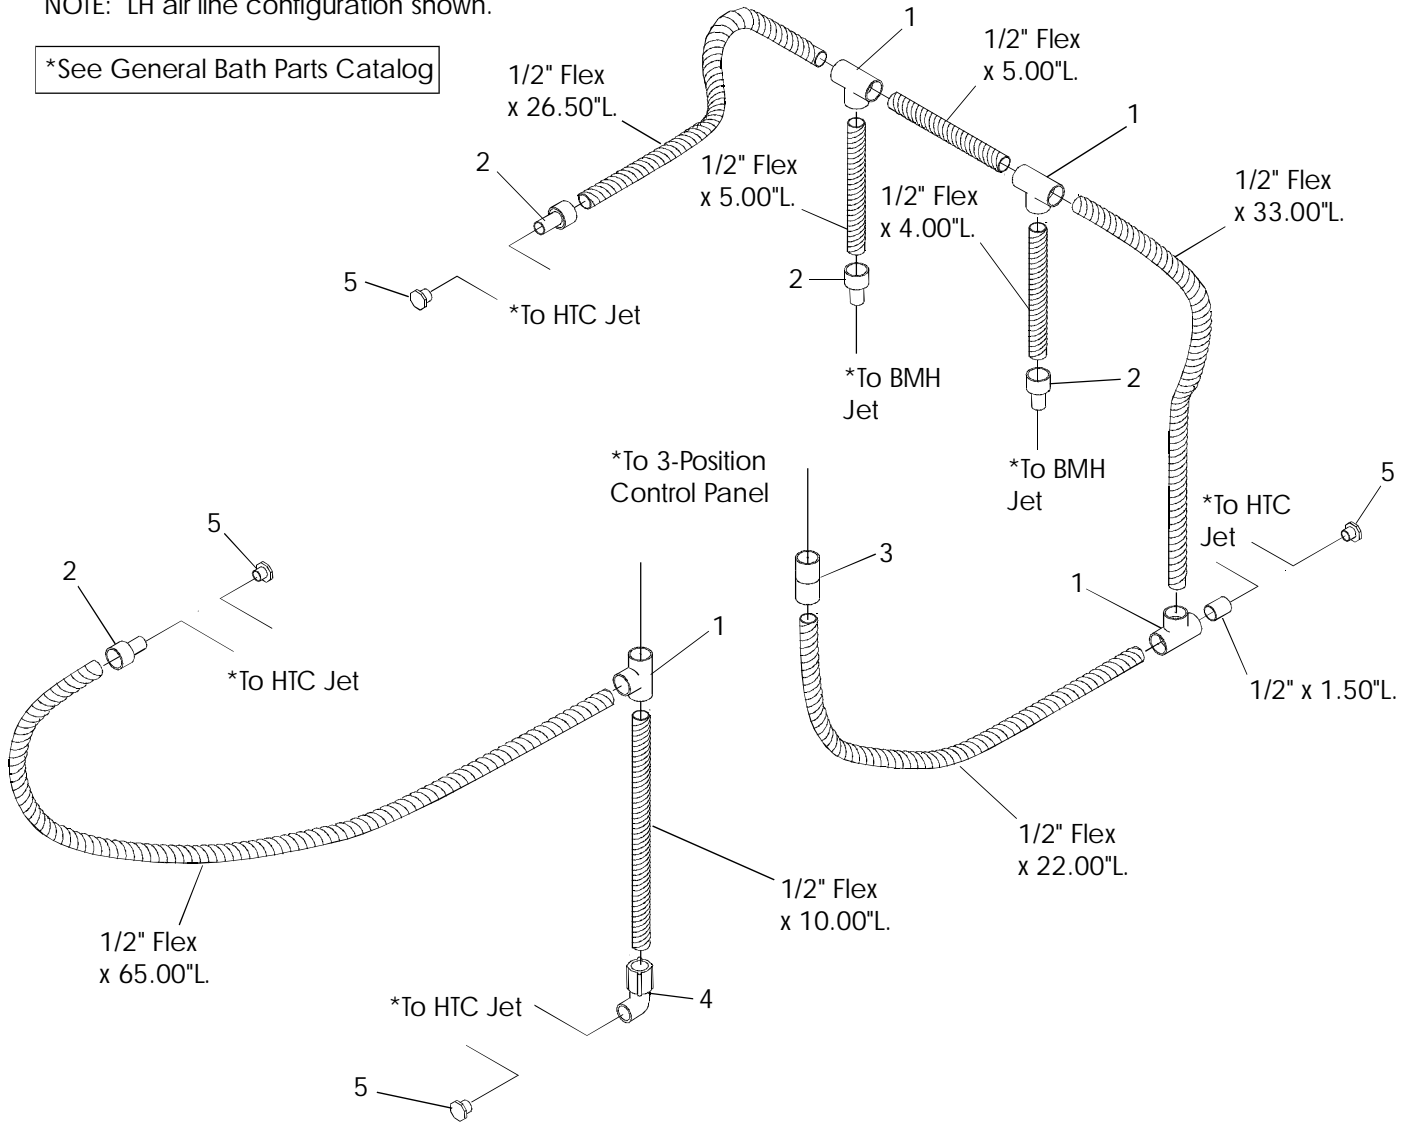

MITO

MODEL #H519000
 MODEL #H520000
 MODEL #H522000
 MODEL #H523000
 ISSUE DATE: 10/96

AIR LINE PIPING - MITO 5

NOTE: RH air line configuration shown.

*See General Bath Parts Catalog

ITEM	P/N	DESCRIPTION	QTY
1	0647000	Coupling, 1/2" S x S	1
2	0455000	Tee, 1/2" S x S x S	4
3	7164000	El, Street, 1/2" 90	3
4	C279000	Adapter, 1/2" S x SPGT	4
5	B777000	Plug, 1/2" SPIG	4

MITO

MODEL #H519000
 MODEL #H520000
 MODEL #H522000
 MODEL #H523000
 ISSUE DATE: 10/96

AIR LINE PIPING - MITO 6

NOTE: LH air line configuration shown.

*See General Bath Parts Catalog

ITEM	P/N	DESCRIPTION	QTY
1	0455000	Tee, 1/2" S x S x S	4
2	C279000	Adapter, 1/2" S x S x S	4
3	0647000	Coupling, 1/2" S x S	1
4	7164000	El, Street, 1/2" 90	1
5		Plug, 1/2" SPIG	1