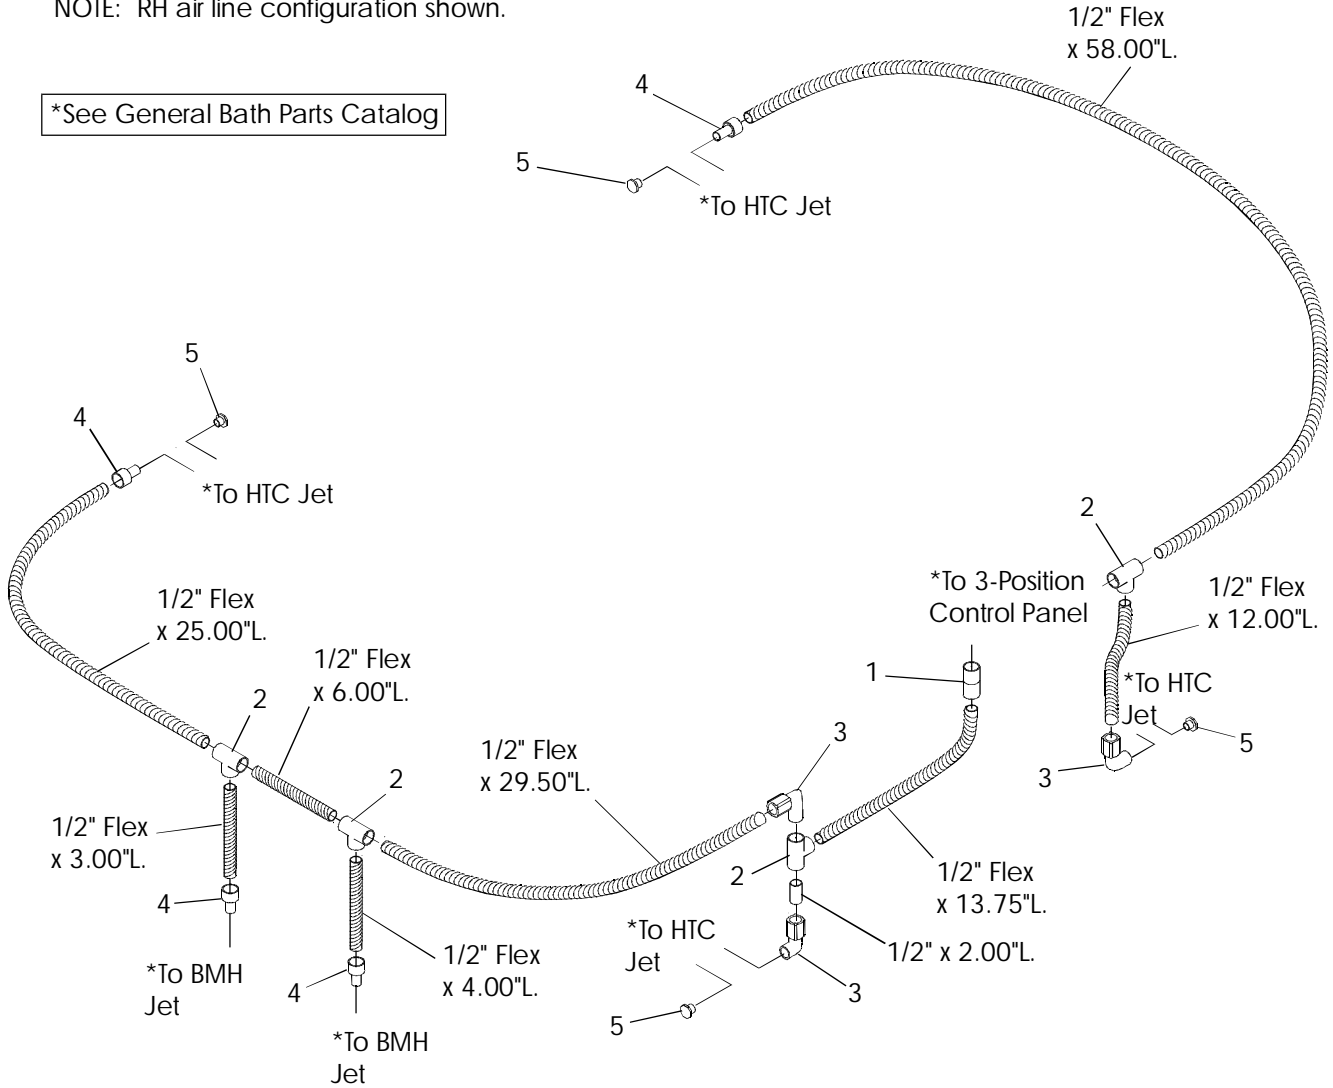

MITO

MODEL #H519000
 MODEL #H520000
 MODEL #H522000
 MODEL #H523000
 ISSUE DATE: 10/96

SUCTION PLUMBING - MITO 5/MITO 6

NOTE: RH suction plumbing configuration shown.

*See General Bath Parts Catalog

ITEM	P/N	DESCRIPTION	QTY
1	9250000	Repair Kit, Union Adapter	1
2	9231000	O-Ring, Union	1
3	0851000	Coupling, 2" S x S	2
4	0426000	El, 90, 2" S x S	2

MITO

MODEL #H519000
 MODEL #H520000
 MODEL #H522000
 MODEL #H523000
 ISSUE DATE: 10/96

AIR LINE PIPING - MITO 5

NOTE: RH air line configuration shown.

*See General Bath Parts Catalog

ITEM	P/N	DESCRIPTION	QTY
1	0647000	Coupling, 1/2" S x S	1
2	0455000	Tee, 1/2" S x S x S	4
3	7164000	El, Street, 1/2" 90	3
4	C279000	Adapter, 1/2" S x SPGT	4
5	B777000	Plug, 1/2" SPIG	4