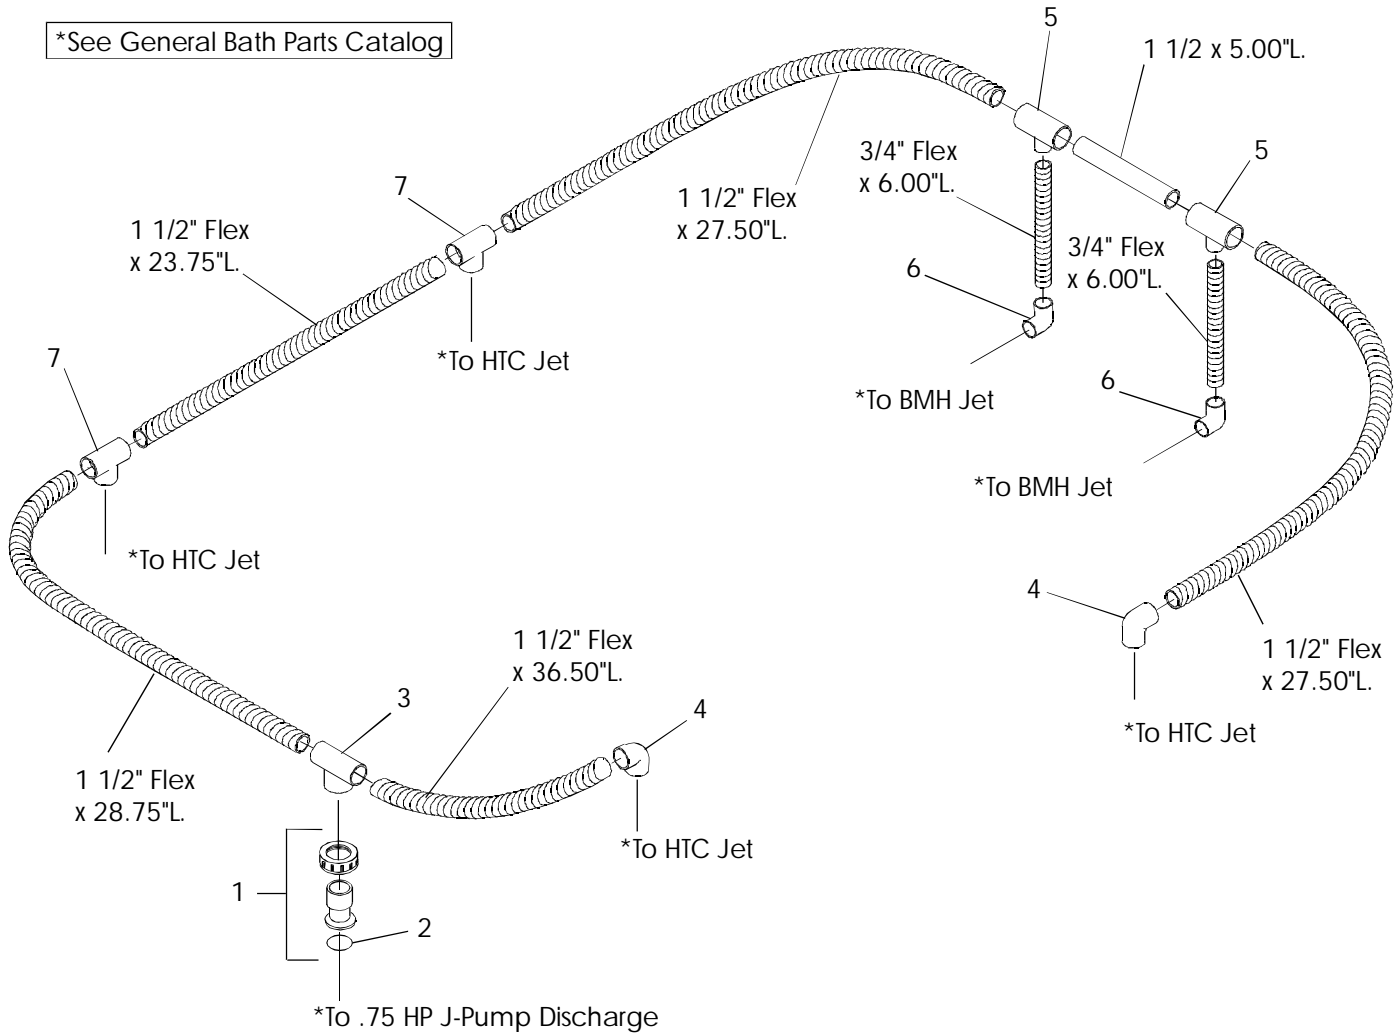

See General Bath Parts Catalog for information on the following:

- J-PUMP/MOTOR ASSEMBLY
- OTHER ITEMS AVAILABLE
- FAUCET VALVE
- HTC JET ASSEMBLY
- SUCTION FITTING/COVER ASSEMBLY
- 3-POSITION CONTROL PANEL
- DRAIN/OVERFLOW
- BMH JET ASSEMBLY

DISCHARGE PLUMBING - MITO 5

NOTE: RH discharge plumbing configuration shown.

*See General Bath Parts Catalog

ITEM	P/N	DESCRIPTION	QTY
1	9250000	Repair Kit, Union Adapter	1
2	9231000	O-Ring, Union	1
3	2949000	Tee, Rdcng, 1 1/2 x 1 1/2 x 2	1
4	0167000	Tee, 1 1/2, S x S x S	2
5	D189000	Tee, Rdcng, 1 1/2 x 1 1/2 x 3/4, S x S x S	2
6	D221000	Ell, 3/4, 90, S x S	2
7	0239000	Ell, 90, 1 1/2, S x S	2

MITO

MODEL #H519000
 MODEL #H520000
 MODEL #H522000
 MODEL #H523000
 ISSUE DATE: 10/96

DISCHARGE PLUMBING - MITO 6

NOTE: LH discharge plumbing configuration shown.

*See General Bath Parts Catalog

ITEM	P/N	DESCRIPTION	QTY
1	9250000	Repair Kit, Union Adapter	1
2	9231000	O-Ring, Union	1
3	2949000	Tee, Rdcng, 1 1/2" x 1 1/2" x 2"	1
4	0239000	Ell, 90, 1 1/2" S x S	2
5	D189000	Tee, Rdcng, 1 1/2" x 1 1/2" x 3/4", S x S x S	2
6	D221000	Ell, 3/4, 90, S x S	2
	0167000	Tee, 1 1/2", S x S x S	

MITO

MODEL #H519000
 MODEL #H520000
 MODEL #H522000
 MODEL #H523000
 ISSUE DATE: 10/96

SUCTION PLUMBING - MITO 5/MITO 6

NOTE: RH suction plumbing configuration shown.

*See General Bath Parts Catalog

ITEM	P/N	DESCRIPTION	QTY
1	9250000	Repair Kit, Union Adapter	1
2	9231000	O-Ring, Union	1
3	0851000	Coupling, 2" S x S	2
4	0426000	El, 90, 2" S x S	2