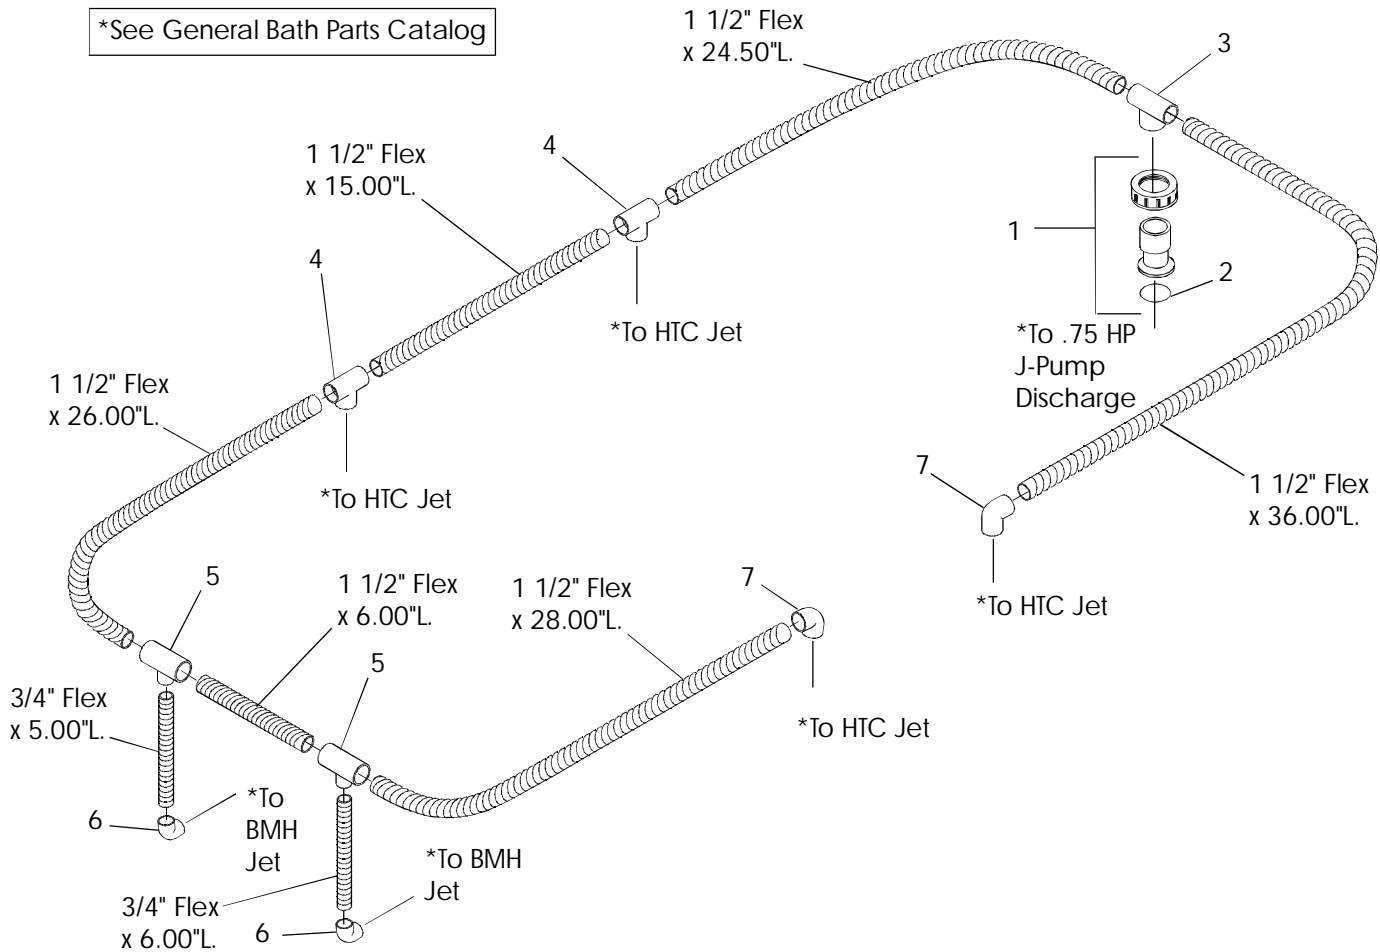

See General Bath Parts Catalog for information on the following:

- J-PUMP/MOTOR ASSEMBLY
- OTHER ITEMS AVAILABLE
- FAUCET VALVE
- HTC JET ASSEMBLY
- SUCTION FITTING/COVER ASSEMBLY
- 3-POSITION CONTROL PANEL
- DRAIN/OVERFLOW
- BMH JET ASSEMBLY

TO ORDER

Order by part number unless otherwise noted. Quantities shown in this catalog indicate the number of items required. When ordering, specify the quantity needed.

MITO

MODEL #H519000
 MODEL #H520000
 MODEL #H522000
 MODEL #H523000
 ISSUE DATE: 10/96

DISCHARGE PLUMBING - MITO 5

NOTE: RH discharge plumbing configuration shown.

*See General Bath Parts Catalog

ITEM	P/N	DESCRIPTION	QTY
1	9250000	Repair Kit, Union Adapter	1
2	9231000	O-Ring, Union	1
3	2949000	Tee, Rdcng, 1 1/2 x 1 1/2 x 2	1
4	0167000	Tee, 1 1/2, S x S x S	2
5	D189000	Tee, Rdcng, 1 1/2 x 1 1/2 x 3/4, S x S x S	2
6	D221000	Ell, 3/4, 90, S x S	2
7	0239000	Ell, 90, 1 1/2, S x S	2

MITO

MODEL #H519000
 MODEL #H520000
 MODEL #H522000
 MODEL #H523000
 ISSUE DATE: 10/96

DISCHARGE PLUMBING - MITO 6

NOTE: LH discharge plumbing configuration shown.

*See General Bath Parts Catalog

ITEM	P/N	DESCRIPTION	QTY
1	9250000	Repair Kit, Union Adapter	1
2	9231000	O-Ring, Union	1
3	2949000	Tee, Rdcng, 1 1/2" x 1 1/2" x 2"	1
4	0239000	Ell, 90, 1 1/2" S x S	2
5	D189000	Tee, Rdcng, 1 1/2" x 1 1/2" x 3/4", S x S x S	2
6	D221000	Ell, 3/4, 90, S x S	2
	0167000	Tee, 1 1/2", S x S x S	