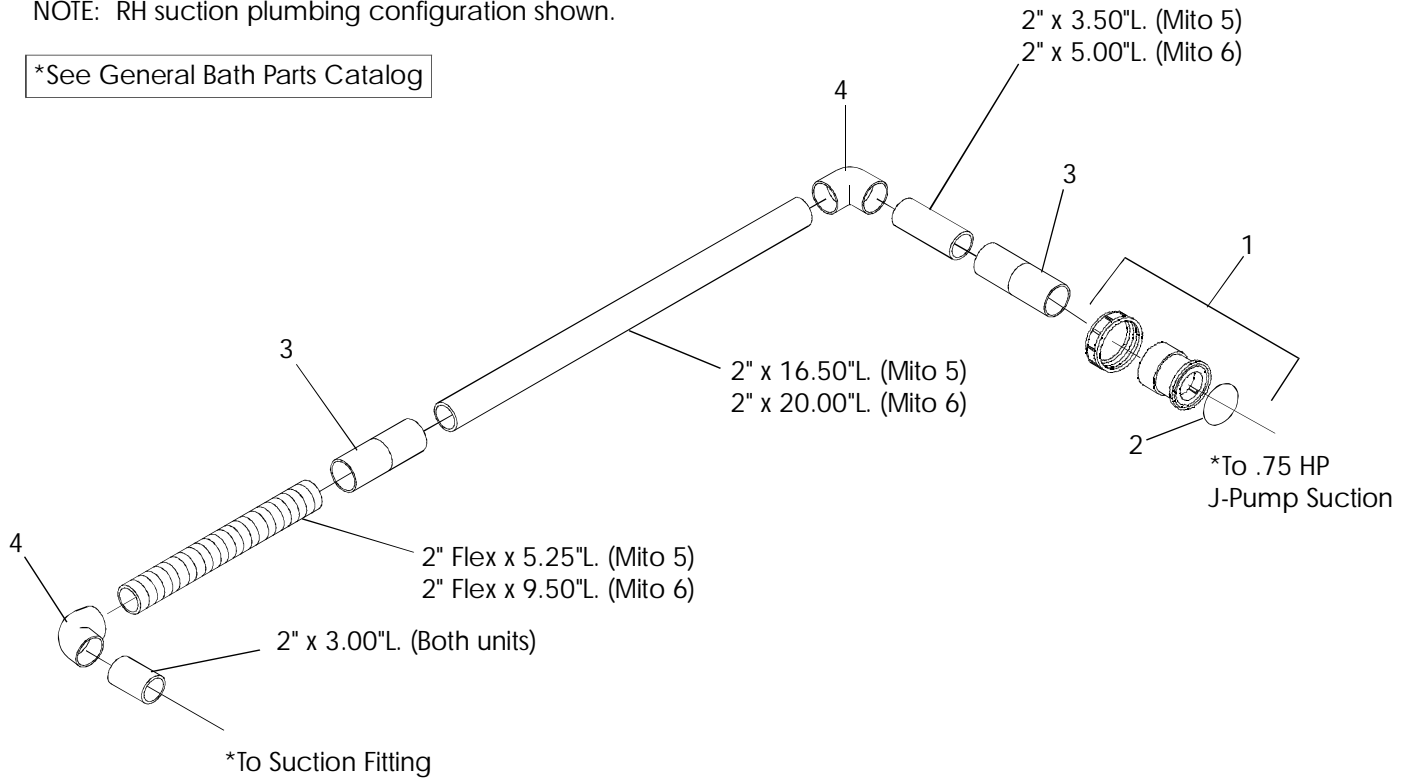

MITO

MODEL #H519000
 MODEL #H520000
 MODEL #H522000
 MODEL #H523000
 ISSUE DATE: 10/96

DISCHARGE PLUMBING - MITO 6

NOTE: LH discharge plumbing configuration shown.

*See General Bath Parts Catalog

ITEM	P/N	DESCRIPTION	QTY
1	9250000	Repair Kit, Union Adapter	1
2	9231000	O-Ring, Union	1
3	2949000	Tee, Rdcng, 1 1/2" x 1 1/2" x 2"	1
4	0239000	Ell, 90, 1 1/2" S x S	2
5	D189000	Tee, Rdcng, 1 1/2" x 1 1/2" x 3/4", S x S x S	2
6	D221000	Ell, 3/4, 90, S x S	2
	0167000	Tee, 1 1/2", S x S x S	

MITO

MODEL #H519000
 MODEL #H520000
 MODEL #H522000
 MODEL #H523000
 ISSUE DATE: 10/96

SUCTION PLUMBING - MITO 5/MITO 6

NOTE: RH suction plumbing configuration shown.

*See General Bath Parts Catalog

ITEM	P/N	DESCRIPTION	QTY
1	9250000	Repair Kit, Union Adapter	1
2	9231000	O-Ring, Union	1
3	0851000	Coupling, 2" S x S	2
4	0426000	El, 90, 2" S x S	2